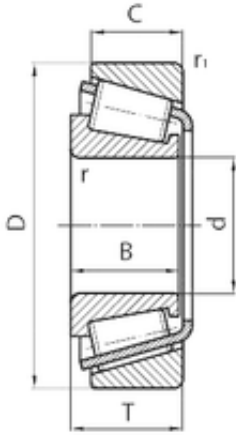

BEARING MANUFACTURING DE MEXICO, S.A.D...

65 mm x 120 mm x 41 mm SKF BT1-0517 tapered roller bearings

Bearing No. BT1-0517

Size	65x120x41 mm
Bore Diameter	65 mm
Outer Diameter	120 mm
Width	41 mm
d	65 mm
D	120 mm
T	41 mm
B	41 mm

BT1-0517 Bearing 2D drawings and 3D CAD models