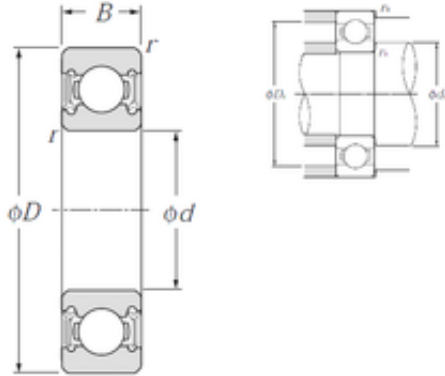

# BEARING MANUFACTURING DE MEXICO, S.A.D...

10 mm x 26 mm x 8 mm NTN 6000LLU deep groove ball bearings

Bearing No. 6000LLU

6000LLU Bearing 2D drawings and 3D CAD models

Size	10x26x8 mm
Bore Diameter	10 mm
Outer Diameter	26 mm
Width	8 mm
d	10 mm
D	26 mm
B	8 mm
C	8 mm
r min.	0,3 mm
da min.	12 mm
da max	13,5 mm
Da max.	24 mm
ra max.	0,3 mm
Weight	0,019 Kg
Basic dynamic load rating (C)	4,55 kN
Basic static load rating (C0)	1,96 kN
Reference speed	21 000 r/min
Category	Single Row Ball Bearings
Inventory	0.0
Manufacturer Name	NTN
Minimum Buy Quantity	N/A
Weight / Kilogram	0.019
EAN	4547359003543
Product Group	B00308
Enclosure	2 Seals

## BEARING MANUFACTURING DE MEXICO,S.A.D...

Precision Class	ABEC 1   ISO P0
Maximum Capacity / Filling Slot	No
Rolling Element	Ball Bearing
Snap Ring	No
Internal Special Features	No
Cage Material	Steel
Enclosure Type	Contact Seal
Internal Clearance	C0-Medium
Inch - Metric	Metric
Long Description	10MM Bore; 26MM Outside Diameter; 8MM Outer Race Diameter; 2 Seals; Ball Bearing; ABEC 1   ISO P0; No Filling Slot; No Snap Ring; No Internal Special Features
Category	Single Row Ball Bearing
UNSPSC	31171504
Harmonized Tariff Code	8482.10.50.68
Noun	Bearing
Keyword String	Ball
Manufacturer URL	<a href="http://www.ntnamerica.com">http://www.ntnamerica.com</a>
Manufacturer Item Number	6000LLU
Weight / LBS	0.042
Bore	0.394 Inch   10 Millimeter
Outside Diameter	1.024 Inch   26 Millimeter
Outer Race Width	0.315 Inch   8 Millimeter
bore diameter:	10 mm
precision rating:	ISO Class 0
outside diameter:	26 mm
finish/coating:	Uncoated
overall width:	8 mm
bearing material:	High Carbon Chrome Steel