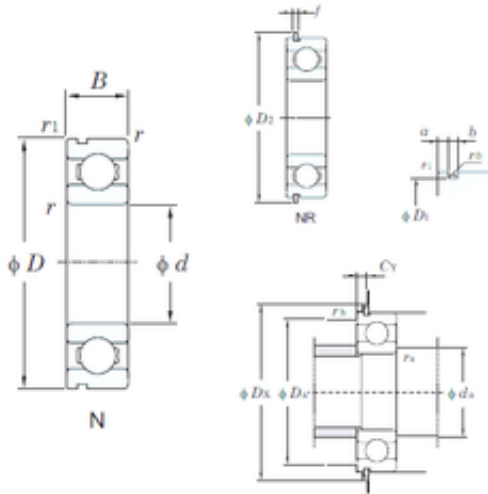

BEARING MANUFACTURING DE MEXICO, S.A.D...

75 mm x 130 mm x 25 mm KOYO 6215N deep groove ball bearings

Bearing No. 6215N

6215N Bearing 2D drawings and 3D CAD models

Size	75x130x25 mm
Bore Diameter	75 mm
Outer Diameter	130 mm
Width	25 mm
d	75 mm
D	130 mm
B	25 mm
C	25 mm
a	4,06 mm
b	3,25 mm
f	2,77 mm
r min.	1,5 mm
r0 max.	0,6 mm
r1 min.	0,5 mm
D1	125,22 mm
D2	139,7 mm
da min.	83 mm
Da max.	122 mm
Weight	1,18 Kg
Basic dynamic load rating (C)	67,4 kN
Basic static load rating (C0)	48,3 kN
(Grease) Lubrication Speed	4800 r/min
(Oil) Lubrication Speed	5800 r/min