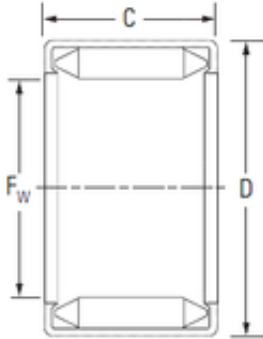

KOYO BT146P needle roller bearings

Bearing No. BT146P

Size	22.225x28.575x9.52 mm
Bore Diameter	22,225 mm
Outer Diameter	28,575 mm
Width	9,52 mm
Fw	22,225 mm
D	28,575 mm
C	9,52 mm
Weight	0,013 Kg
Basic dynamic load rating (C)	6,5 kN
Basic static load rating (C0)	8,75 kN
(Grease) Lubrication Speed	9800 r/min

BT146P Bearing 2D drawings and 3D CAD models