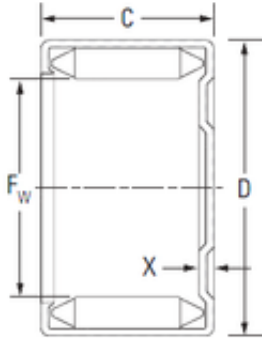

KOYO M28121 needle roller bearings

Bearing No. M28121

Size	44.450x53.975x19.050 mm
Bore Diameter	44.450 mm
Outer Diameter	53.975 mm
Width	19.050 mm
Fw	44.450 mm
D	53.975 mm
C	19.050 mm
x	3.05 mm
b	15.7 mm
Weight	0,088 Kg
Basic dynamic load rating (C)	32.7 kN
Basic static load rating (C0)	75.1 kN

M28121 Bearing 2D drawings and 3D CAD models