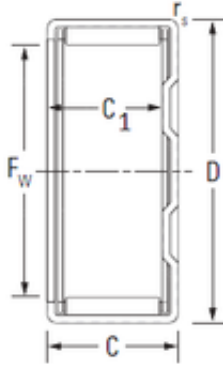

KOYO BK2538 needle roller bearings

Bearing No. BK2538

Size	25x32x38 mm
Bore Diameter	25 mm
Outer Diameter	32 mm
Width	38 mm
Fw	25 mm
D	32 mm
C	38 mm
r5 min.	1 mm
C2	35.3 mm
Weight	0.077 Kg
Basic dynamic load rating (C)	35.30 kN
Basic static load rating (C0)	66.90 kN
(Grease) Lubrication Speed	8500 r/min
Category	Bearings
Inventory	0.0
Manufacturer Name	KOYO
Minimum Buy Quantity	N/A
Weight / Kilogram	0
Product Group	B04144

BK2538 Bearing 2D drawings and 3D CAD models