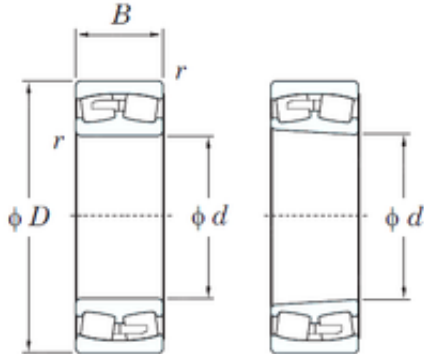

460 mm x 830 mm x 296 mm KOYO 23292R
spherical roller bearings

Bearing No. 23292R

23292R Bearing 2D drawings and 3D CAD models

Size	460x830x296 mm
Bore Diameter	460 mm
Outer Diameter	830 mm
Width	296 mm
d	460 mm
D	830 mm
B	296 mm
C	296 mm
r min.	7,5 mm
da min.	496 mm
Da max.	794 mm
ra max.	6 mm
Weight	720 Kg
Basic dynamic load rating (C)	7610 kN
Basic static load rating (C0)	13700 kN
(Grease) Lubrication Speed	270 r/min
(Oil) Lubrication Speed	370 r/min
Calculation factor (e)	0,36
Calculation factor (Y0)	1,81
Calculation factor (Y1)	1,85
Bearing No.	23292R
r(min)	7.5
Cr	9520
C0r	13700
Cu	867

BEARING MANUFACTURING DE MEXICO,S.A.D...

Grease lub.	270
Oil lub.	370
da(min)	496
Da(max)	794
ra(max)	6
e	0.36
Y1	1.85
Y2	2.76
Y0	1.81
(Refer.)Mass(kg)	720